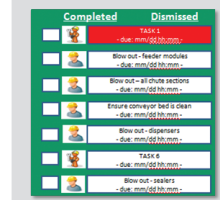

Measure unitizer performance versus capability in real-time

The patented **SignodeSmart** data collection software captures and displays real-time production data to optimize productivity, minimize downtime and enhance safety for your operation.

The SignodeSmart platform, easily integrated into the unitizer's programmable logic controller (PLC), provides real-time data reports at the unitizer and remotely, allowing you to immediately identify improvement opportunities to increase production.

SignodeSmart Capabilities:

- Monitors safety infractions
- Records all attempts and errors at the unitizer including the heads and the dispensers
- Reports downtime by machine/head/position
- Confirms current throughput speeds
- Alerts operators to routine preventative maintenance tasks
- Generates automatic e-mail alerts to management and maintenance
- Reports average loads strapped
- Displays runtime in automatic versus manual mode
- Connects directly to Kiwiplan providing real-time data for immediate troubleshooting

SignodeSmart Benefits:

- Reduce lost-time accidents by tracking your Lockout/Tagout program
- Analyze real-time production data to immediately determine corrective actions that can help optimize productivity
- Identify, prompt and record preventative maintenance to sustain equipment performance and maximize ROI
- Avert major downtime events through responding to simple diagnostics

Service support plan

24/7 telephone support from Signode's partner Kiwiplan, a company with over three decades of expertise in developing innovative software for the corrugated and packaging industry.

Annual maintenance agreements include software support, software maintenance, consulting and updates.