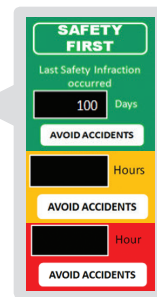

SignodeSmart Dashboard

Safety monitoring