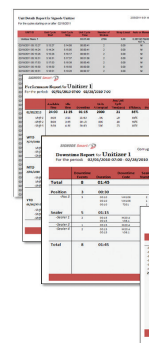

SignodeSmart Dashboard

Safety monitoring

Tasks

Efficiency

Unitizer details report

Performance report

Downtime report

Task activity report