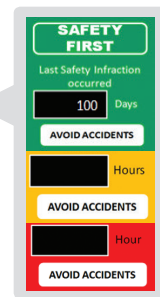

SignodeSmart Dashboard

Safety monitoring