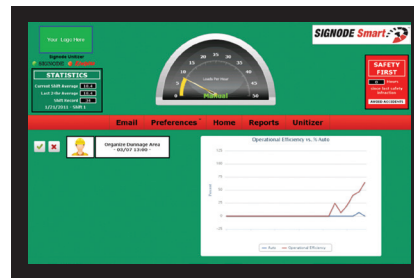

SignodeSmart Capabilities:

- Monitors safety infractions
- Records all attempts and errors at the unitizer including the heads and the dispensers
- Reports downtime by machine/head/position
- Confirms current throughput speeds
- Alerts operators to routine preventative maintenance tasks
- Generates automatic e-mail alerts to management and maintenance
- Reports average loads strapped
- Displays runtime in automatic versus manual mode
- Connects directly to Kiwiplan providing real-time data for immediate troubleshooting

SignodeSmart Benefits:

- Reduce lost-time accidents by tracking your Lockout/Tagout program
- Analyze real-time production data to immediately determine corrective actions that can help optimize productivity
- Identify, prompt and record preventative maintenance to sustain equipment performance and maximize ROI
- Avert major downtime events through responding to simple diagnostics

Service support plan

24/7 telephone support from Signode's partner Kiwiplan, a company with over three decades of expertise in developing innovative software for the corrugated and packaging industry.

Annual maintenance agreements include software support, software maintenance, consulting and updates.

SignodeSmart Dashboard

Safety monitoring