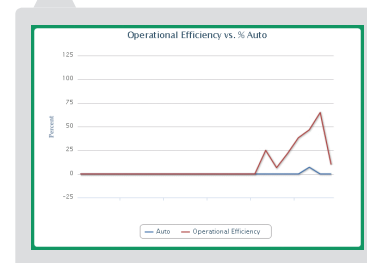

Safety monitoring

Efficiency