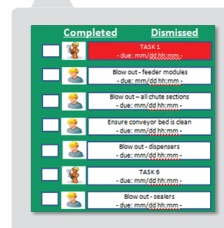

SignodeSmart Capabilities:

- Monitors safety infractions
- Records all attempts and errors at the unitizer including the heads and the dispensers
- Reports downtime by machine/head/position
- Confirms current throughput speeds
- Alerts operators to routine preventative maintenance tasks
- Generates automatic e-mail alerts to management and maintenance
- Reports average loads strapped
- Displays runtime in automatic versus manual mode
- Connects directly to Kiwiplan providing real-time data for immediate troubleshooting

Service support plan

24/7 telephone support from Signode's partner Kiwiplan, a company with over three decades of expertise in developing innovative software for the corrugated and packaging industry.

Annual maintenance agreements include software support, software maintenance, consulting and updates.

SignodeSmart Dashboard

Safety monitoring

Tasks

Efficiency

Unitizer details report

Performance report

Downtime report

Task activity report