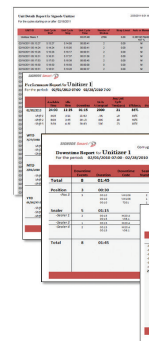

SignodeSmart Capabilities:

- Monitors safety infractions
- Records all attempts and errors at the unitizer including the heads and the dispensers
- Reports downtime by machine/head/position
- Confirms current throughput speeds
- Alerts operators to routine preventative maintenance tasks
- Generates automatic e-mail alerts to management and maintenance
- Reports average loads strapped
- Displays runtime in automatic versus manual mode
- Connects directly to Kiwiplan providing real-time data for immediate troubleshooting

SignodeSmart Dashboard

Safety monitoring

Tasks

Efficiency

Unitizer details report

Performance report

Downtime report

Task activity report