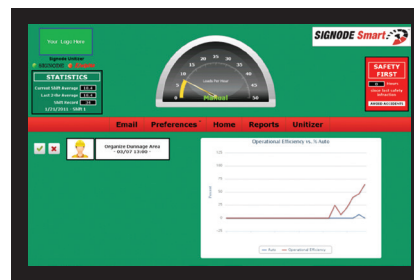

SignodeSmart Capabilities:

- Monitors safety infractions
- Records all attempts and errors at the unitizer including the heads and the dispensers
- Reports downtime by machine/head/position
- Confirms current throughput speeds
- Alerts operators to routine preventative maintenance tasks
- Generates automatic e-mail alerts to management and maintenance
- Reports average loads strapped
- Displays runtime in automatic versus manual mode
- Connects directly to Kiwiplan providing real-time data for immediate troubleshooting

SignodeSmart Benefits:

- Reduce lost-time accidents by tracking your Lockout/Tagout program
- Analyze real-time production data to immediately determine corrective actions that can help optimize productivity
- Identify, prompt and record preventative maintenance to sustain equipment performance and maximize ROI
- Avert major downtime events through responding to simple diagnostics

Service support plan

24/7 telephone support from Signode's partner Kiwiplan, a company with over three decades of expertise in developing innovative software for the corrugated and packaging industry.

Annual maintenance agreements include software support, software maintenance, consulting and updates.

SignodeSmart Dashboard

Safety monitoring